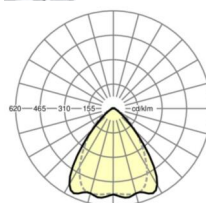

CHARACTERISTICS

Order number	19530007010
EAN number	4020863444359
Commodity code	94051190
Certification mark	IP 20, Protection class I, F, HACCP DIN10500/Food/IFS-application-related suitability/BRC, Indoor, CE
Impact resistance (IK rating)	IK03 (5°C bis 35°C)
Ambient temperatur	ta 5°C to 35°C
Warranty period	5 years
State funding programs	BEG - Federal funding for efficient buildings (valid only for Germany)

ELECTRICAL ENGINEERING

Controller	Electronic driver 3h emergency lighting (1 pcs.)
System output	24W
Mains voltage	230V/50Hz
Energy efficiency class/light source	C

LIGHTING TECHNOLOGY

Placement	LED, Colour rendering/Light colour CRI ≥ 80 / 4000K
Colour tolerance (MacAdam)	3SDCM
Nominal luminous flux	4566lm
Nominal luminous flux-emergency lighting mode	921lm
LED service life	50000h L80/B10 (Tq 35°C), 70000h L80/B50 (Tq 35°C), 100000h L80/B50 (Tq 30°C)
Luminaire luminous efficiency	192lm/W
Beam angle	80° (C0) / 75° (C90)
UGR lat./long.	18.5 / 19.1

MECHANICS

Housing colour	traffic white RAL 9016
Dimensions (LxWxH/DxH)	1531mm x 55mm x 37mm
Weight (net)	1.95kg
Type of installation	Mounting rail system installation, Light structure

Dimensions

L	1531 mm	Length
B	55 mm	Width
H	37 mm	Height

DEEP-LINK

<https://www.regiolux.de/en/article/19530007010>

Reference	LED 4000lm 840
ηLB	100 %
Φ ↓/↑	98 % / 2 %
UGR lat./long.	18.5 / 19.1